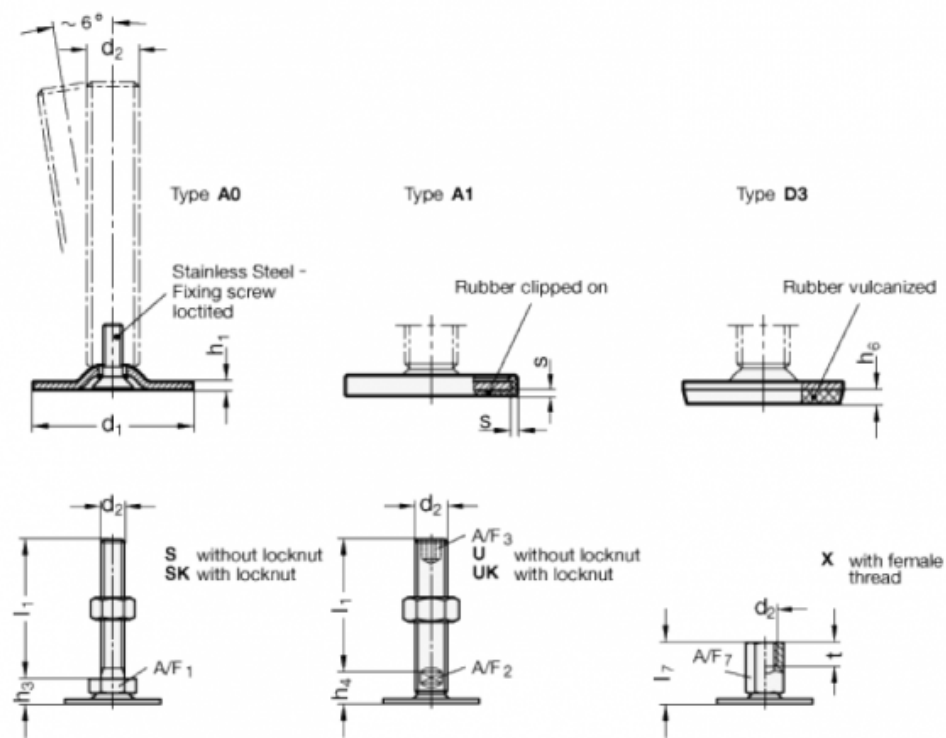

Data Sheet

Article number: 204050M850A1SK

Description: E+G levelling foot
GN 40-50-M8-50-A1-SK

Note: SK With nut, External hexagon at the bottom

Measures

- A/F1 = 17
- d1 = 50
- d2 = M8
- h1 = 2.5
- h3 = 11
- h6 =
- l1 = 50
- s = 1.5